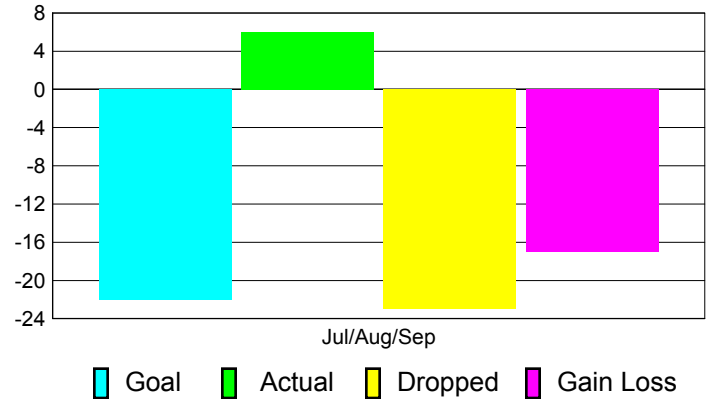

Membership Results 2012-2013

Goal, New, Dropped, Gain/Loss

Comparison of Membership Gain/Loss

Current Year Compared to the Previous Year